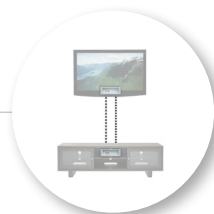

### AVAILABLE

Now

In-wall power connectors ensure simple snap connection without the need for an electrician

Works with super slim mounts, creating more usable space behind your wall-mounted TV

Recessed, in-wall installation conceals component cables for a flawless finished look