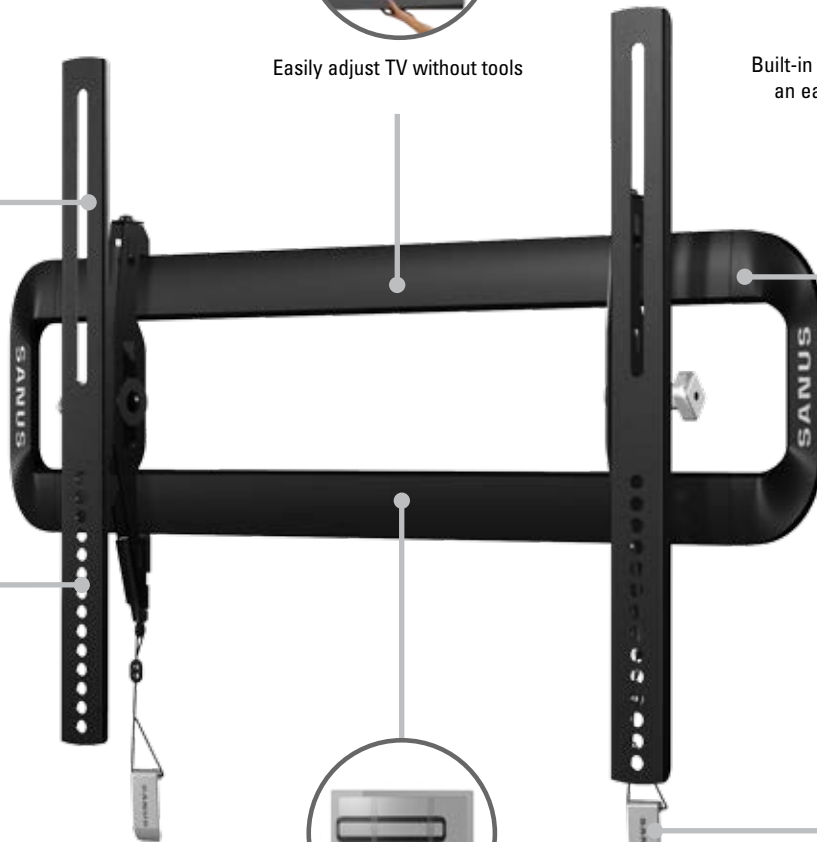

Premium Tilting Mount

THE RIGHT ANGLE EVERY TIME / FOR TVs 40"–50" AND UP TO 75 LBS

The SANUS Premium Series VMT5 tilting mount tilts 7° up and 12° down to reduce glare and reflections from lights and windows. This mount offers tool-free assembly and easy installation. Post-installation leveling and adjustments ensure the best view from floor to couch, and adds style to any room. A safety tab offers added security with a strong connection. Designed for flat-panel TVs 40"–50" and up to 75 lbs.

Allows fine-tuning adjustments after installation

Easily adjust TV without tools

Built-in keyhole in-wall plate allows for an easy single-person installation

Mount tilts TV back to allow for easy cable access

Slide TV side-to-side for perfect positioning on the wall

Safety tab provides a safe and easy connection you can hear

TV SIZE RANGE

40"–50" / 101.6–127 cm

WEIGHT CAPACITY

75 lbs / 34 kg

DIMENSIONS (W X D X H)

31.8" x 3.3" x 13.2" / 80.9 x 8.4 x 33.6 cm

TILT

+7° / -12°

UPC & MSRP

793795526212
\$89.99

MOUNTING PATTERNS

75 x 75 | 100 x 100 | 200 x 100 | 100 x 200 | 200 x 200 | 200 x 400 | 400 x 200 | 500 x 200 | 500 x 300 | 500 x 400 | Universal