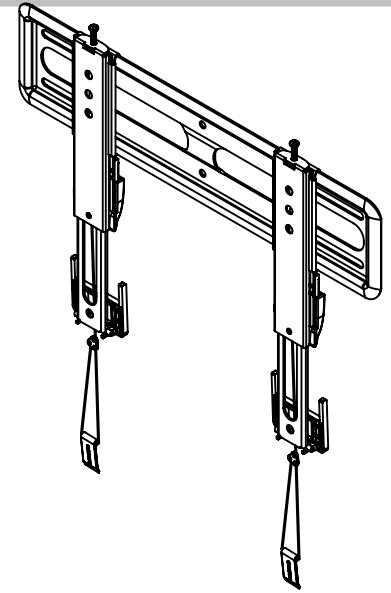

### TV INTERFACE

## Medium Low Profile Mount

THE INFORMATION AND DESIGNS CONTAINED IN THIS DRAWING ARE CONFIDENTIAL AND THE PROPRIETARY PROPERTY OF MILESTONE AV TECHNOLOGIES NEITHER THIS DESIGN NOR ANY INFORMATION CONTAINED IN THIS DRAWING MAY BE REPRODUCED OR DISCLOSED TO OTHERS WITHOUT THE EXPRESS WRITTEN CONSENT OF MILESTONE AV TECHNOLOGIES. 本图纸所包含的信息和设计均系 Milestone 机密和知识产权，本图纸包含的设计和信息在未经 Milestone 允许情况下均不得复制或泄露

### WALL PLATE