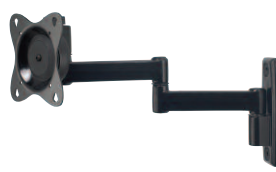

# NEW VISIONMOUNT® PRODUCTS

MF202-S1

MF202-B1

MF203-S1

MF203-B1

MF209-S1

MF209-B1

MF215-S1

## INTRODUCING NEWLY-DESIGNED FULL-MOTION MOUNTS, FOR TVS UP TO 37"

Our new mounts were engineered to be even stronger (supporting up to 60 lbs.) and incorporate our latest technology: Virtual Axis™ 3D. Its cup-shaped design allows the mount to fluidly move in every direction imaginable — with no loosening or tightening required. All models are available in black or silver and feature sleek aluminum construction and an aesthetic design that cleverly hides hardware. Compatible with VESA 75, 100, 200 x 100 and 200 mounting patterns.

« **Virtual Axis™ 3D** a patent-pending, cup-shaped design that allows the mount (and the TV) to move in every direction possible with fluid motion. No loosening or tightening required. And because it balances the TV's weight on itself, you can move it with the gentle touch of a finger.

« Includes two VESA-compatible TV brackets: large TV bracket fits 200 x 200, 200 x 100 and 100 x 100; small TV bracket fits 100 x 100 and 75 x 75

« Adjustment knob enables any size TV to tilt and swivel easily while maintaining tension for the perfect viewing angle