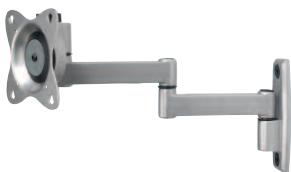

# NEW VISIONMOUNT® PRODUCTS

MF202-S1

MF202-B1

MF203-S1

MF203-B1

MF209-S1

MF209-B1

MF215-S1

## INTRODUCING NEWLY-DESIGNED FULL-MOTION MOUNTS, FOR TVS UP TO 37"

Our new mounts were engineered to be even stronger (supporting up to 60 lbs.) and incorporate our latest technology: Virtual Axis™ 3D. Its cup-shaped design allows the mount to fluidly move in every direction imaginable — with no loosening or tightening required. All models are available in black or silver and feature sleek aluminum construction and an aesthetic design that cleverly hides hardware. Compatible with VESA 75, 100, 200 x 100 and 200 mounting patterns.

« **Virtual Axis™ 3D** a patent-pending, cup-shaped design that allows the mount (and the TV) to move in every direction possible with fluid motion. No loosening or tightening required. And because it balances the TV's weight on itself, you can move it with the gentle touch of a finger.

« Includes two VESA-compatible TV brackets: large TV bracket fits 200 x 200, 200 x 100 and 100 x 100; small TV bracket fits 100 x 100 and 75 x 75

« Adjustment knob enables any size TV to tilt and swivel easily while maintaining tension for the perfect viewing angle