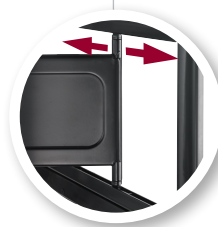

NEW VISIONMOUNT® Super Slim Full-Motion Mounts

MODEL VLF311-B1

MODEL VMF308-B1

SANUS introduces Super Slim mounts that offer full-motion movement

The SANUS VisionMount® VLF311 and VMF308 Super Slim full-motion mounts offer the best of both worlds: a low-profile appearance with full-motion capabilities. The VLF311 places ultra-thin and standard depth LCD, plasma and LED TVs just 1.25" from the wall while the VMF308 places TVs only 1.1" from the wall. The VLF311 and VMF308 also feature innovative technologies. With fingertip tilt, tilting motion is possible with just the touch of a finger, and a cutting edge gliding system ensures perfect TV placement by allowing the TV to shift left and right while extended out from the wall plate. A cable management guide ensures loose cables stay organized without compromising TV movement, and the VLF311 and VMF308 always have a finished appearance with decorative covers that conceal assembly and mounting hardware.

VLF311-B1 shown

Super Slim full-motion mounts sit just 1.25" (VLF) and 1.1" (VMF) from wall to complement the sleek look of ultra-thin TVs

Fingertip tilt allows easy TV angle adjustments with the touch of a finger

Cutting-edge gliding system allows TV to extend out from the wall with ease and shift left or right on the wall plate for ideal placement

NEW VISIONMOUNT®

Super Slim Full-Motion Mount

MODEL VLF311-B1 Super Slim Full-Motion Mount for 37" – 65" TVs, Extends 11"

- Super Slim full-motion mount sits just 1.25" from wall to complement the sleek look of ultra-thin TVs
- Fingertip tilt allows easy TV angle adjustments with the touch of a finger
- Cable management guide keeps loose cables organized for a clean appearance without compromising TV movement
- Cutting-edge gliding system allows TV to extend out from the wall with ease and shift left or right on the wall plate for ideal placement
- Decorative cover conceals assembly and mounting hardware for a finished appearance