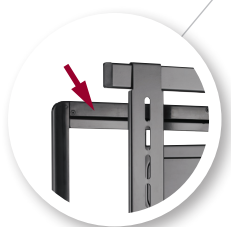

Decorative cover conceals assembly and mounting hardware for a finished appearance