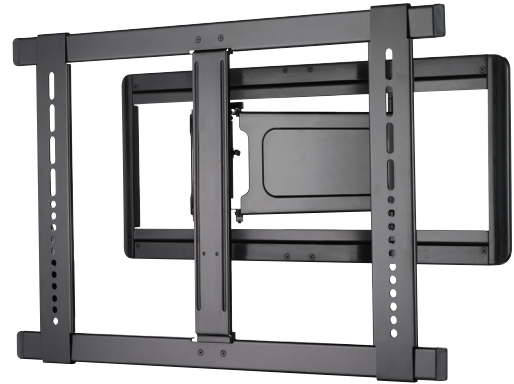

NEW VISIONMOUNT®

Super Slim Full-Motion Mount

MODEL VLF311-B1 Super Slim Full-Motion Mount for 37" – 65" TVs, Extends 11"

PRODUCT DIMENSIONS (w x d x h)

33.6" x 1.25" – 11.1" x 22.3"
85.3 x 3.2 – 28.1 x 56.6 cm

PACKAGE DIMENSIONS (w x d x h)

35.2" x 22" x 2.6"
89.3 x 55.9 x 6.6 cm

PACKAGE WEIGHT

36.1 lbs
16.4 kg

TV SIZE / WEIGHT CAPACITY

37" – 65" / 120 lbs
94 – 165.1 cm / 54.4 kg

FINISH

Black

MASTER PACK QUANTITY

2

MASTER PACKAGE DIMENSIONS (w x d x h)

36.02" x 22.83" x 6.3"
91.5 x 58 x 16 cm

MASTER PACK WEIGHT

76.78 lbs
34.9 kg

LIST PRICE

$269.⁹⁹

AVAILABLE

Nov 2010

UPC

793795522566

VLF311-B1 SHOWN

- Super Slim full-motion mount sits just 1.25" from wall to complement the sleek look of ultra-thin TVs
- Fingertip tilt allows easy TV angle adjustments with the touch of a finger
- Cable management guide keeps loose cables organized for a clean appearance without compromising TV movement
- Cutting-edge gliding system allows TV to extend out from the wall with ease and shift left or right on the wall plate for ideal placement
- Decorative cover conceals assembly and mounting hardware for a finished appearance

MOUNTING PATTERN 100x100 | 200x100 | 200x200 | 300x200 | 300x300 | 400x200 | 400x300 | 400x400 | 500x400 | 600x400 | 800x400 | Universal » Width: 146.3 – 729.7 mm
Height: 25 – 420 mm

MODEL VMF308-B1 Super Slim Full-Motion Mount for 26" – 47" TVs, Extends 8"

PRODUCT DIMENSIONS (w x d x h)

25.2" x 1.1" – 8" x 17"
64 x 2.8 – 20.3 x 43.2 cm

PACKAGE DIMENSIONS (w x d x h)

27.3" x 18.1" x 2.6"
69.3 x 46 x 6.6 cm

PACKAGE WEIGHT

24.6 lbs
11.2 kg

TV SIZE/WEIGHT CAPACITY

26" – 47" / 60 lbs
66 – 119.4 cm / 27.2 kg

FINISH

Black

MASTER PACK QUANTITY

3

MASTER PACKAGE DIMENSIONS (w x d x h)

27.95" x 18.7" x 9.06"
71 x 47.5 x 23 cm

MASTER PACK WEIGHT

76.3 lbs
34.7 kg

LIST PRICE

$199.⁹⁹

AVAILABLE

Jan 2011