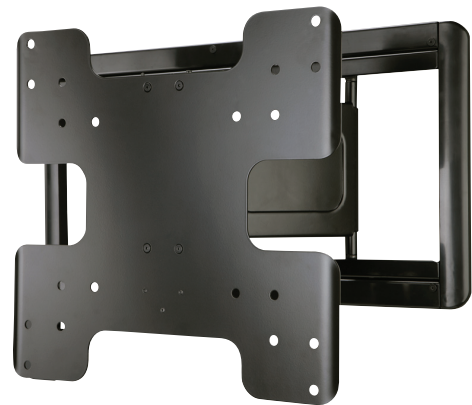

UPC

793795522559

VMF308-B1 SHOWN

- Super Slim full-motion mount sits just 1.1" from wall to complement the sleek look of ultra-thin TVs
- Fingertip tilt allows easy TV angle adjustments with the touch of a finger
- Cable management guide keeps loose cables organized for a clean appearance without compromising TV movement
- Cutting-edge gliding system allows TV to extend out from the wall with ease and shift left or right on the wall plate for ideal placement
- Decorative cover conceals assembly and mounting hardware for a finished appearance

MOUNTING PATTERN 100x100 | 200x100 | 200x200 | 300x200 | 300x300 | 400x200 | 400x300 | 400x400 | 600x400 | 800x400 | 800x500 | Universal » Width: 200 – 400 mm
Height: 200 – 400 mm