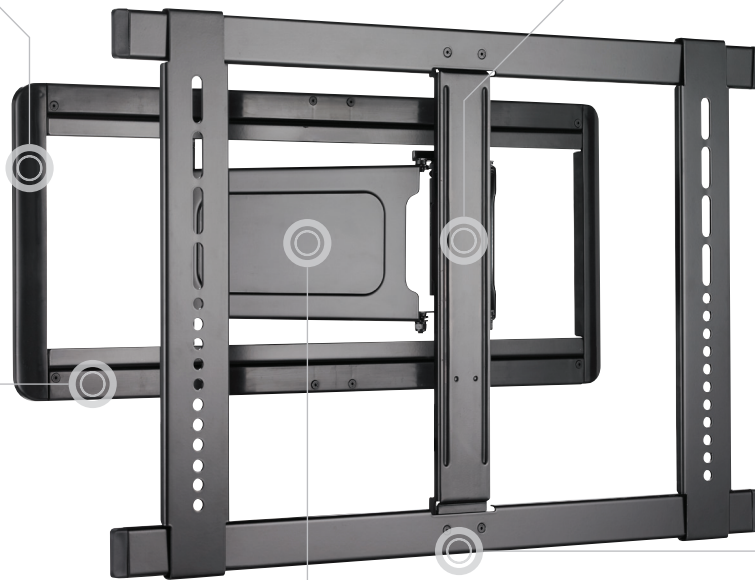

NEW VISIONMOUNT® Super Slim Full-Motion Mounts

MODEL VLF311-B1

MODEL VMF308-B1

SANUS introduces Super Slim mounts that offer full-motion movement

The SANUS VisionMount® VLF311 and VMF308 Super Slim full-motion mounts offer the best of both worlds: a low-profile appearance with full-motion capabilities. The VLF311 places ultra-thin and standard depth LCD, plasma and LED TVs just 1.25" from the wall while the VMF308 places TVs only 1.1" from the wall. The VLF311 and VMF308 also feature innovative technologies. With fingertip tilt, tilting motion is possible with just the touch of a finger, and a cutting edge gliding system ensures perfect TV placement by allowing the TV to shift left and right while extended out from the wall plate. A cable management guide ensures loose cables stay organized without compromising TV movement, and the VLF311 and VMF308 always have a finished appearance with decorative covers that conceal assembly and mounting hardware.

VLF311-B1 shown

Super Slim full-motion mounts sit just 1.25" (VLF) and 1.1" (VMF) from wall to complement the sleek look of ultra-thin TVs

Fingertip tilt allows easy TV angle adjustments with the touch of a finger

Cutting-edge gliding system allows TV to extend out from the wall with ease and shift left or right on the wall plate for ideal placement

NEW VISIONMOUNT®

Super Slim Full-Motion Mount

MODEL VLF311-B1 Super Slim Full-Motion Mount for 37" – 65" TVs, Extends 11"

- Super Slim full-motion mount sits just 1.25" from wall to complement the sleek look of ultra-thin TVs
- Fingertip tilt allows easy TV angle adjustments with the touch of a finger
- Cable management guide keeps loose cables organized for a clean appearance without compromising TV movement
- Cutting-edge gliding system allows TV to extend out from the wall with ease and shift left or right on the wall plate for ideal placement
- Decorative cover conceals assembly and mounting hardware for a finished appearance