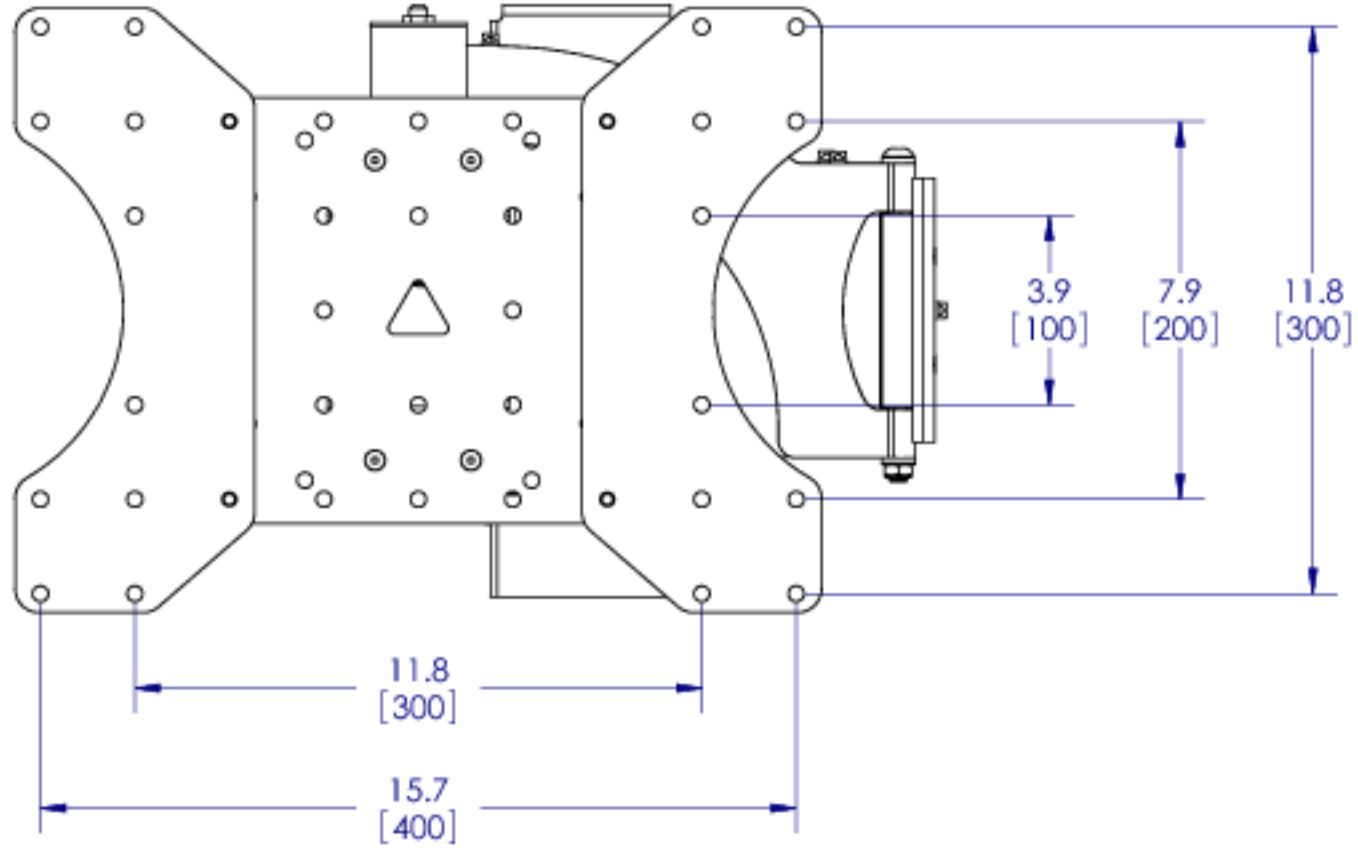

WITH MA4A BRACKETS

PROPRIETARY AND CONFIDENTIAL
THE INFORMATION CONTAINED IN THIS DRAWING IS THE SOLE PROPERTY OF SANUS SYSTEMS, A PRODUCT DIVISION OF MILESTONE AV TECHNOLOGIES. ANY REPRODUCTION IN PART OR AS A WHOLE WITHOUT THE WRITTEN PERMISSION OF SANUS SYSTEMS IS PROHIBITED.

	NAME	DATE	SANUS SYSTEMS
ENGINEER	NAS	3/17/2006	
DESIGNER	No	No	
APPROVED	No	No	
NOTES:			TITLE: VM400 MEDIUM FULL MOTION LCD MOUNT
TEMPLATE REV.: 05			
			SHEET 2 OF 2