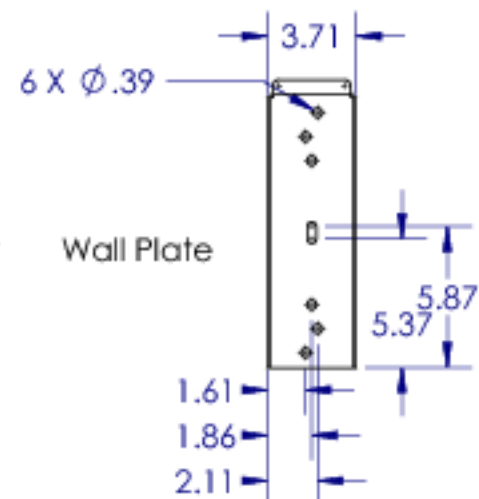

WEIGHT CAPACITY: 100lbs
TV SIZE: 15" - 40"

	NAME	DATE
ENGINEER	NAS	3/17/2006
DESIGNER	No	No
APPROVED	No	No

NOTES:

SANUS SYSTEMS

TITLE:
**VM400 MEDIUM
FULL MOTION
LCD MOUNT**

PROPRIETARY AND CONFIDENTIAL
THE INFORMATION CONTAINED IN THIS DRAWING IS THE SOLE PROPERTY OF SANUS SYSTEMS, A PRODUCT DIVISION OF MILESTONE AV TECHNOLOGIES. ANY REPRODUCTION IN PART OR AS A WHOLE WITHOUT THE WRITTEN PERMISSION OF SANUS SYSTEMS IS PROHIBITED.