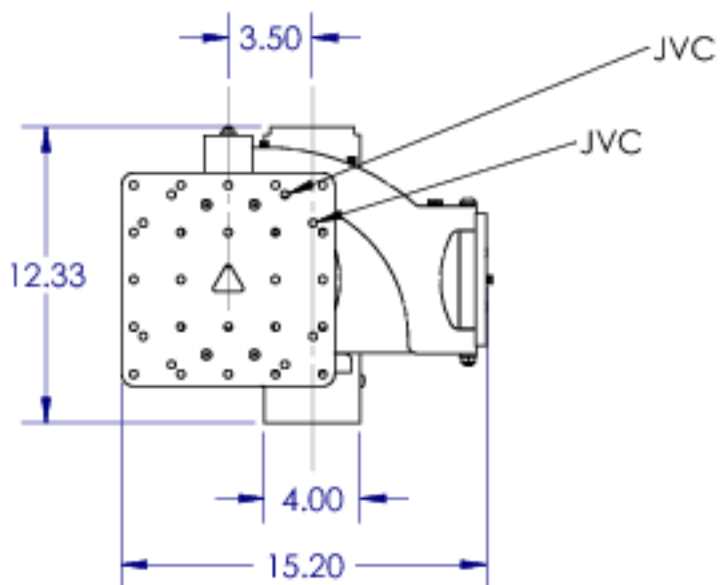

WEIGHT CAPACITY: 100lbs
TV SIZE: 15" - 40"

	NAME	DATE
ENGINEER	NAS	3/17/2006
DESIGNER	No	No
APPROVED	No	No

NOTES:

SANUS SYSTEMS

TITLE:
**VM400 MEDIUM
FULL MOTION
LCD MOUNT**

PROPRIETARY AND CONFIDENTIAL
THE INFORMATION CONTAINED IN THIS DRAWING IS THE SOLE PROPERTY OF SANUS SYSTEMS, A PRODUCT DIVISION OF MILESTONE AV TECHNOLOGIES. ANY REPRODUCTION IN PART OR AS A WHOLE WITHOUT THE WRITTEN PERMISSION OF SANUS SYSTEMS IS PROHIBITED.