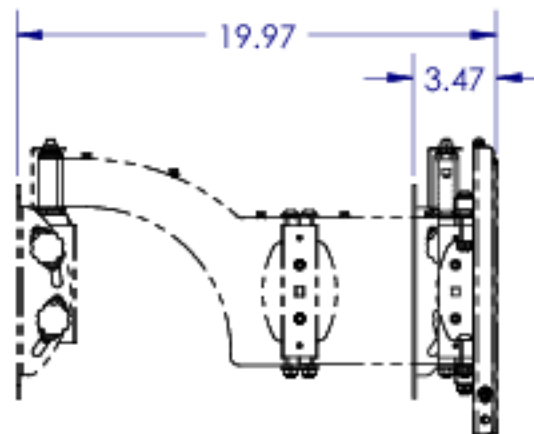

WEIGHT CAPACITY: 100lbs
TV SIZE: 15" - 40"

	NAME	DATE
ENGINEER	NAS	3/17/2006
DESIGNER	No	No
APPROVED	No	No

NOTES:

SANUS SYSTEMS

TITLE:
**VM400 MEDIUM
FULL MOTION
LCD MOUNT**

PROPRIETARY AND CONFIDENTIAL
THE INFORMATION CONTAINED IN THIS DRAWING IS THE SOLE PROPERTY OF SANUS SYSTEMS, A PRODUCT DIVISION OF MILESTONE AV TECHNOLOGIES. ANY REPRODUCTION IN PART OR AS A WHOLE WITHOUT THE WRITTEN PERMISSION OF SANUS SYSTEMS IS PROHIBITED.