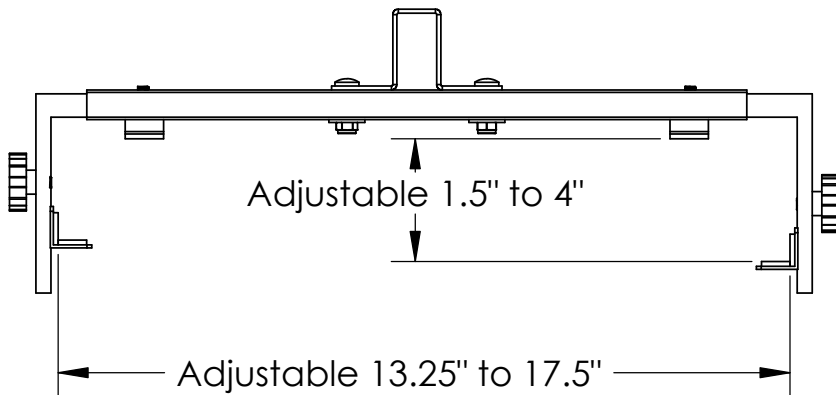

Maximum Weight Capacity: 15lbs.

	NAME	DATE	SANUS SYSTEMS	
DRAWN	NAS	11/14/05		
CHECKED			TITLE: VMBR	
ENG APPR.				
MFG APPR.				
Q.A.				
<p>PROPRIETARY AND CONFIDENTIAL THE INFORMATION CONTAINED IN THIS DRAWING IS THE SOLE PROPERTY OF SANUS SYSTEMS. ANY REPRODUCTION IN PART OR AS A WHOLE WITHOUT THE WRITTEN PERMISSION OF SANUS SYSTEMS IS PROHIBITED.</p>			<p>CRT TV Accessory</p>	