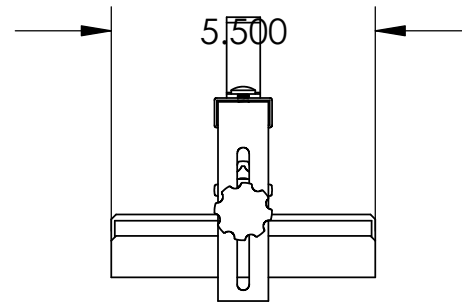

Maximum Weight Capacity: 15lbs.

	NAME	DATE	SANUS SYSTEMS	
DRAWN	NAS	11/14/05		
CHECKED			TITLE: VMBR	
ENG APPR.				
MFG APPR.				
Q.A.				
<p>PROPRIETARY AND CONFIDENTIAL THE INFORMATION CONTAINED IN THIS DRAWING IS THE SOLE PROPERTY OF SANUS SYSTEMS. ANY REPRODUCTION IN PART OR AS A WHOLE WITHOUT THE WRITTEN PERMISSION OF SANUS SYSTEMS IS PROHIBITED.</p>			<p>CRT TV Accessory</p>	