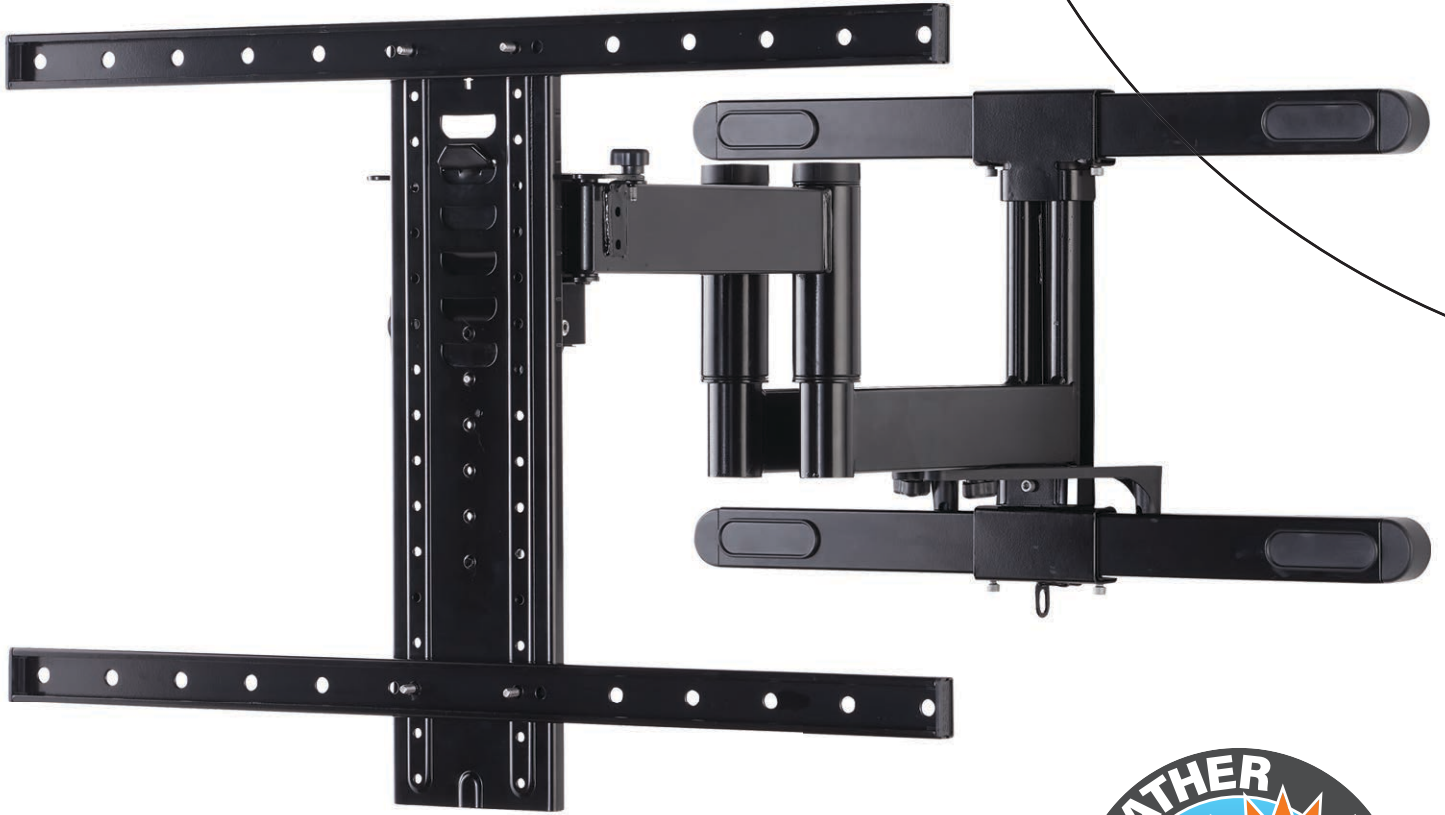

# LARGE OUTDOOR PREMIUM FULL MOTION TV WALL MOUNT FOR TVS 40"-85"

Legrandav.com | 1.866.977.3901

The VODLF125 Large Outdoor Full Motion mount provides the optimal viewing experience outside without compromise. This weatherproof full motion mount extends 25" with up to 44° of swivel and motion lock to hold your TV in the desired position. With its weatherproof design using a corrosion-resistant coating and stainless steel hardware, you can enjoy your TV no matter the weather. The VODLF125 offers a stylish industrial design that achieves the ultimate outdoor experience in performance, ease of installation, and the highest level of compatibility. For TVs 40"-85"

Model **VODLF125-B2**

**Slim Profile** places TV just **2.74"** from wall

**Outdoor rated mount** with the use of **corrosion-resistant coating** and **stainless steel hardware**

**Tilt and swivel** for a great view from **any seat**

**Motion lock** holds TV in desired position

**Extends 25"** from the wall

**Vertical Axis™ tilt** allows for **easy TV adjustments**

**Easily adjust** leveling and height

Add a **padlock** for added **security**  
*(Not included)*

**MODEL**  
VODLF125-B2

**UPC**  
793795538239

**DEPTH FROM WALL**  
2.74" / 6.95 cm

**SWIVEL**  
Up to 44° left and right\*  
\*Based on 65" TV size

**TV SIZE / WEIGHT CAPACITY**  
120 lbs. / 54.4 kg

**PRODUCT DIMENSIONS (W X D X H)**  
26.97"W x 2.74"D x 17.01"H / 685 mm x 69.5 mm x 432 mm