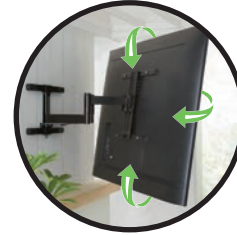

Model **VODLF125-B2**

**Slim Profile** places TV just **2.74"** from wall

**Outdoor rated mount** with the use of **corrosion-resistant coating** and **stainless steel hardware**

**Tilt and swivel** for a great view from **any seat**

**Motion lock** holds TV in desired position

**Extends 25"** from the wall

**Vertical Axis™ tilt** allows for **easy TV adjustments**

**Easily adjust** leveling and height

Add a **padlock** for added **security**  
*(Not included)*