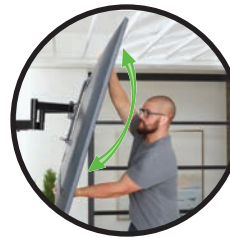

# LARGE OUTDOOR PREMIUM FULL MOTION TV WALL MOUNT FOR TVS 40"-85"

Legrandav.com | 1.866.977.3901

The VODLF125 Large Outdoor Full Motion mount provides the optimal viewing experience outside without compromise. This weatherproof full motion mount extends 25" with up to 44° of swivel and motion lock to hold your TV in the desired position. With its weatherproof design using a corrosion-resistant coating and stainless steel hardware, you can enjoy your TV no matter the weather. The VODLF125 offers a stylish industrial design that achieves the ultimate outdoor experience in performance, ease of installation, and the highest level of compatibility. For TVs 40"-85"

Model **VODLF125-B2**

**Slim Profile** places TV just **2.74"** from wall

**Outdoor rated mount** with the use of **corrosion-resistant coating** and **stainless steel hardware**

**Tilt and swivel** for a great view from **any seat**

**Motion lock** holds TV in desired position

**Extends 25"** from the wall

**Vertical Axis™ tilt** allows for **easy TV adjustments**

**Easily adjust** leveling and height

Add a **padlock** for added **security**  
*(Not included)*