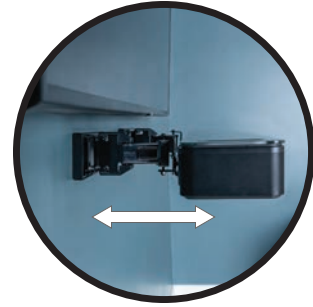

SANUS®

A brand of Legrand

UNIVERSAL EXTENDABLE SOUNDBAR WALL MOUNT

The Universal Extendable Soundbar Mount is the perfect solution for anyone looking to achieve a sleek, modern look for their home entertainment system. Our mount is designed to optimize audio performance for Dolby Atmos soundbars with a max depth of 5.65 inches, and it can be easily mounted to drywall, wood studs, or concrete. The mount also offers easy access to power and cable management, allowing for a neat and tidy appearance. Its slim profile creates a seamless, floating look on the wall. Best of all, installation is quick and easy, requiring just 15 minutes and three simple steps. All the necessary hardware is included in the box, so you'll have everything you need to get your soundbar securely mounted in no time. Try the Universal Extendable Soundbar Mount today and take your home entertainment to the next level!

Model **WSBWM1-B2**

SANUS®

A brand of Legrand

Extends from the wall
for easy cable access

10° Swivel
for perfect position

Adjustable depth 5.65"
for optimal audio sound

Slim profile design when retracted
gives a floating look on the wall