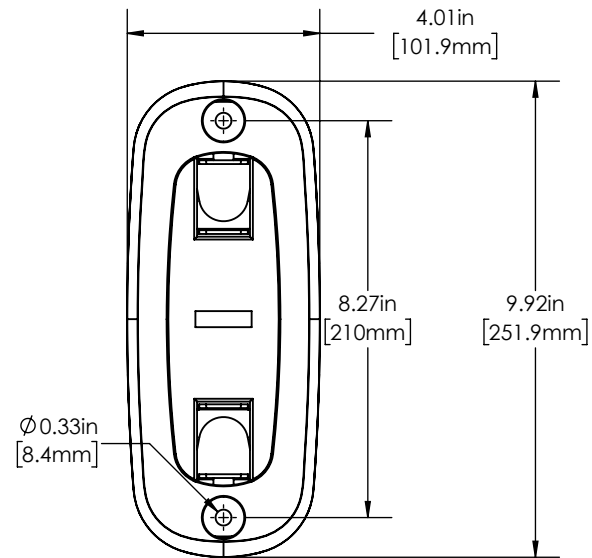

TV INTERFACE

**MEDIUM FULL MOTION
 6805-002364-XXX**

THE INFORMATION AND DESIGNS CONTAINED IN THIS DRAWING ARE CONFIDENTIAL AND THE PROPRIETARY PROPERTY OF MILESTONE AV TECHNOLOGIES NEITHER THIS DESIGN NOR ANY INFORMATION CONTAINED IN THIS DRAWING MAY BE REPRODUCED OR DISCLOSED TO OTHERS WITHOUT THE EXPRESS WRITTEN CONSENT OF MILESTONE AV TECHNOLOGIES. 本图纸所包含的信息和设计均系 Milestone 机密和知识产权，本图纸包含的设计和信在未经 Milestone 允许情况下均不得复制或泄露

3-D

WALL PLATE

TOP VIEW - EXTENDED

SIDE VIEW - EXTENDED

FULLY ASSEMBLED MOUNT

TOP VIEW - RETRACTED

SIDE VIEW RETRACTED