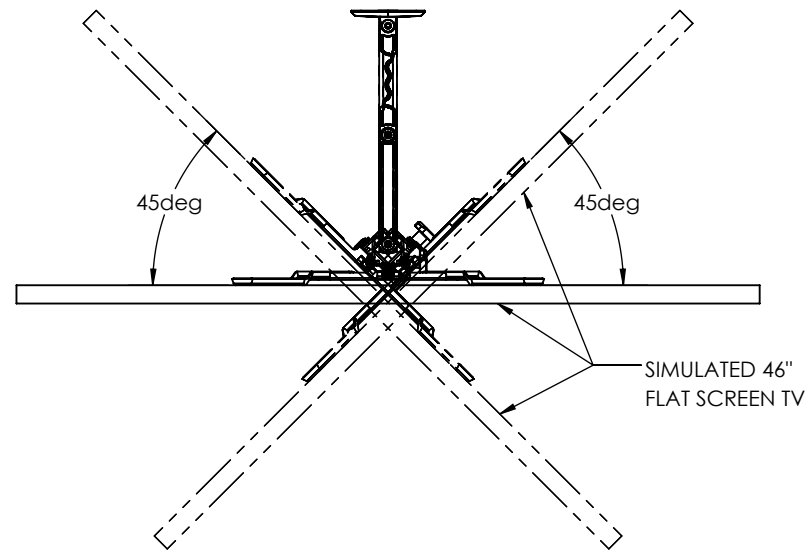

TV INTERFACE

**MEDIUM FULL MOTION
 6805-002364-XXX**

THE INFORMATION AND DESIGNS CONTAINED IN THIS DRAWING ARE CONFIDENTIAL AND THE PROPRIETARY PROPERTY OF MILESTONE AV TECHNOLOGIES NEITHER THIS DESIGN NOR ANY INFORMATION CONTAINED IN THIS DRAWING MAY BE REPRODUCED OR DISCLOSED TO OTHERS WITHOUT THE EXPRESS WRITTEN CONSENT OF MILESTONE AV TECHNOLOGIES. 本图纸所包含的信息和设计均系 Milestone 机密和知识产权，本图纸包含的设计和信在未经 Milestone 允许情况下均不得复制或泄露

3-D

WALL PLATE

TOP VIEW - EXTENDED

SIDE VIEW - EXTENDED

FULLY ASSEMBLED MOUNT

TOP VIEW - RETRACTED

SIDE VIEW RETRACTED