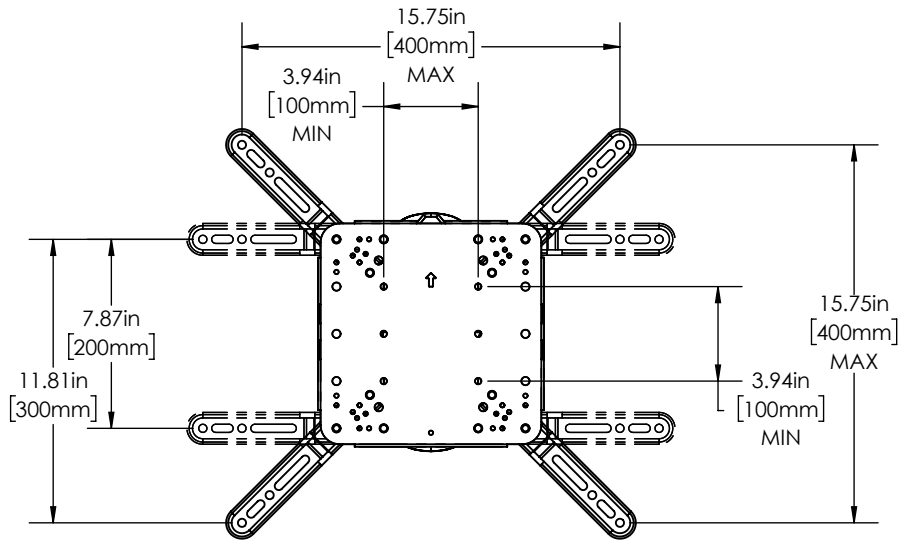

TV INTERFACE

**MEDIUM FULL MOTION
 6805-002364-XXX**

THE INFORMATION AND DESIGNS CONTAINED IN THIS DRAWING ARE CONFIDENTIAL AND THE PROPRIETARY PROPERTY OF MILESTONE AV TECHNOLOGIES NEITHER THIS DESIGN NOR ANY INFORMATION CONTAINED IN THIS DRAWING MAY BE REPRODUCED OR DISCLOSED TO OTHERS WITHOUT THE EXPRESS WRITTEN CONSENT OF MILESTONE AV TECHNOLOGIES. 本图纸所包含的信息和设计均系 Milestone 机密和知识产权，本图纸包含的设计和信在未经 Milestone 允许情况下均不得复制或泄露

3-D

WALL PLATE

TOP VIEW - EXTENDED

SIDE VIEW - EXTENDED

FULLY ASSEMBLED MOUNT

TOP VIEW - RETRACTED

SIDE VIEW RETRACTED