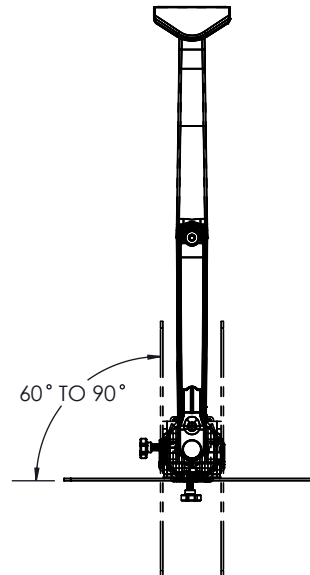

## SMALL FULL MOTION 6805-002316-XXX

THE INFORMATION AND DESIGNS CONTAINED IN THIS DRAWING ARE CONFIDENTIAL AND THE PROPRIETARY PROPERTY OF MILESTONE AV TECHNOLOGIES NEITHER THIS DESIGN NOR ANY INFORMATION CONTAINED IN THIS DRAWING MAY BE REPRODUCED OR DISCLOSED TO OTHERS WITHOUT THE EXPRESS WRITTEN CONSENT OF MILESTONE AV TECHNOLOGIES. 本图纸所包含的信息和设计均系Milestone机密和知识产权，本图纸包含的设计和信息的在未经Milestone允许情况下均不得复制或泄露

### 3-D

### WALL PLATE

### SIDE VIEW - EXTENDED