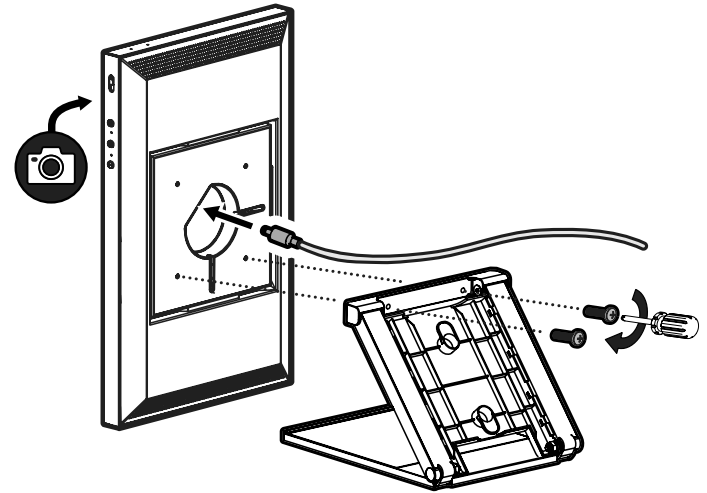

3a

1. **EN Landscape Option**
   ES Opción de paisaje
   FR Option paysage
   DE Querformat-Option
   SV Liggande alternativ
   NO Landskapsmulighet
   IT Opzione orizzontale
   PL Opcja pozioma
   PT Opção Paisagem
   JA ランドスケープオプション

3b

1. **EN Portrait Option**
   ES Opción de retrato
   FR Portrait Option
   DE Portrait-Option
   SV Porträttalternativ
   NO Portrettmulighet
   IT Opzione ritratto
   PL Opcja pionowa
   PT Opção Retrato
   JA ポートレートオプション