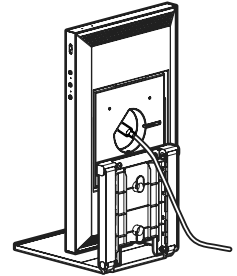

WSEHKS-W2

Tilt Stand for Amazon Echo Show 15

INSTRUCTION MANUAL

1. **EN Parts Included**
   ES Piezas y elementos de montaje
   FR Pièces et quincaillerie
   DE Teile und Befestigungsmaterialien
   SV Delar och monteringsmaterial
   NO Medfølgende deler og utstyr
   IT Parti ed elementi di montaggio in
   PL Dostarczone części i osprzet
   PT Partes e Ferramentas Fornecidas
   JA 部品および金具類

1. **EN Tools Needed**
   ES Herramientas necesarias
   FR Outils nécessaires
   DE Benötigte Werkzeuge
   SV Verktyg som behövs
   NO Nødvendig verktøy
   IT Strumenti richiesti
   PL Wymagane narzędzia
   PT Ferramentas necessárias
   JA 必要な工具

1

2

3a

1. **EN Landscape Option**
   ES Opción de paisaje
   FR Option paysage
   DE Querformat-Option
   SV Liggande alternativ
   NO Landskapsmulighet
   IT Opzione orizzontale
   PL Opcja pozioma
   PT Opção Paisagem
   JA ランドスケープオプション

3b

1. **EN Portrait Option**
   ES Opción de retrato
   FR Portrait Option
   DE Portrait-Option
   SV Porträttalternativ
   NO Portrettmulighet
   IT Opzione ritratto
   PL Opcja pionowa
   PT Opção Retrato
   JA ポートレートオプション

4

©2022 Legrand AV Inc. All Rights Reserved.
SANUS is a Legrand AV Inc. brand and a registered trademark owned by Legrand.
Amazon, Echo, and all related marks are trademarks of Amazon.com, Inc. or its affiliates.

Legrand AV Inc. • 6436 City West Parkway • Eden Prairie, MN 55344 USA

Legrand AV Inc.
6436 City West Parkway
Eden Prairie, MN 55344 USA
US: +1 (800) 359 5520
SANUS.com

Legrand AV Netherlands B.V.
Franklinstraat 14 6003 DK Weert,
Netherlands
EMEA: +31 (0) 495 580 852
UK: +44 (0) 800 056 2853
SANUS.com

**Authorized Representative
for the UK:**
Starline Holding Technology Ltd.
Unit C Island Road
Reading RG2 0RP