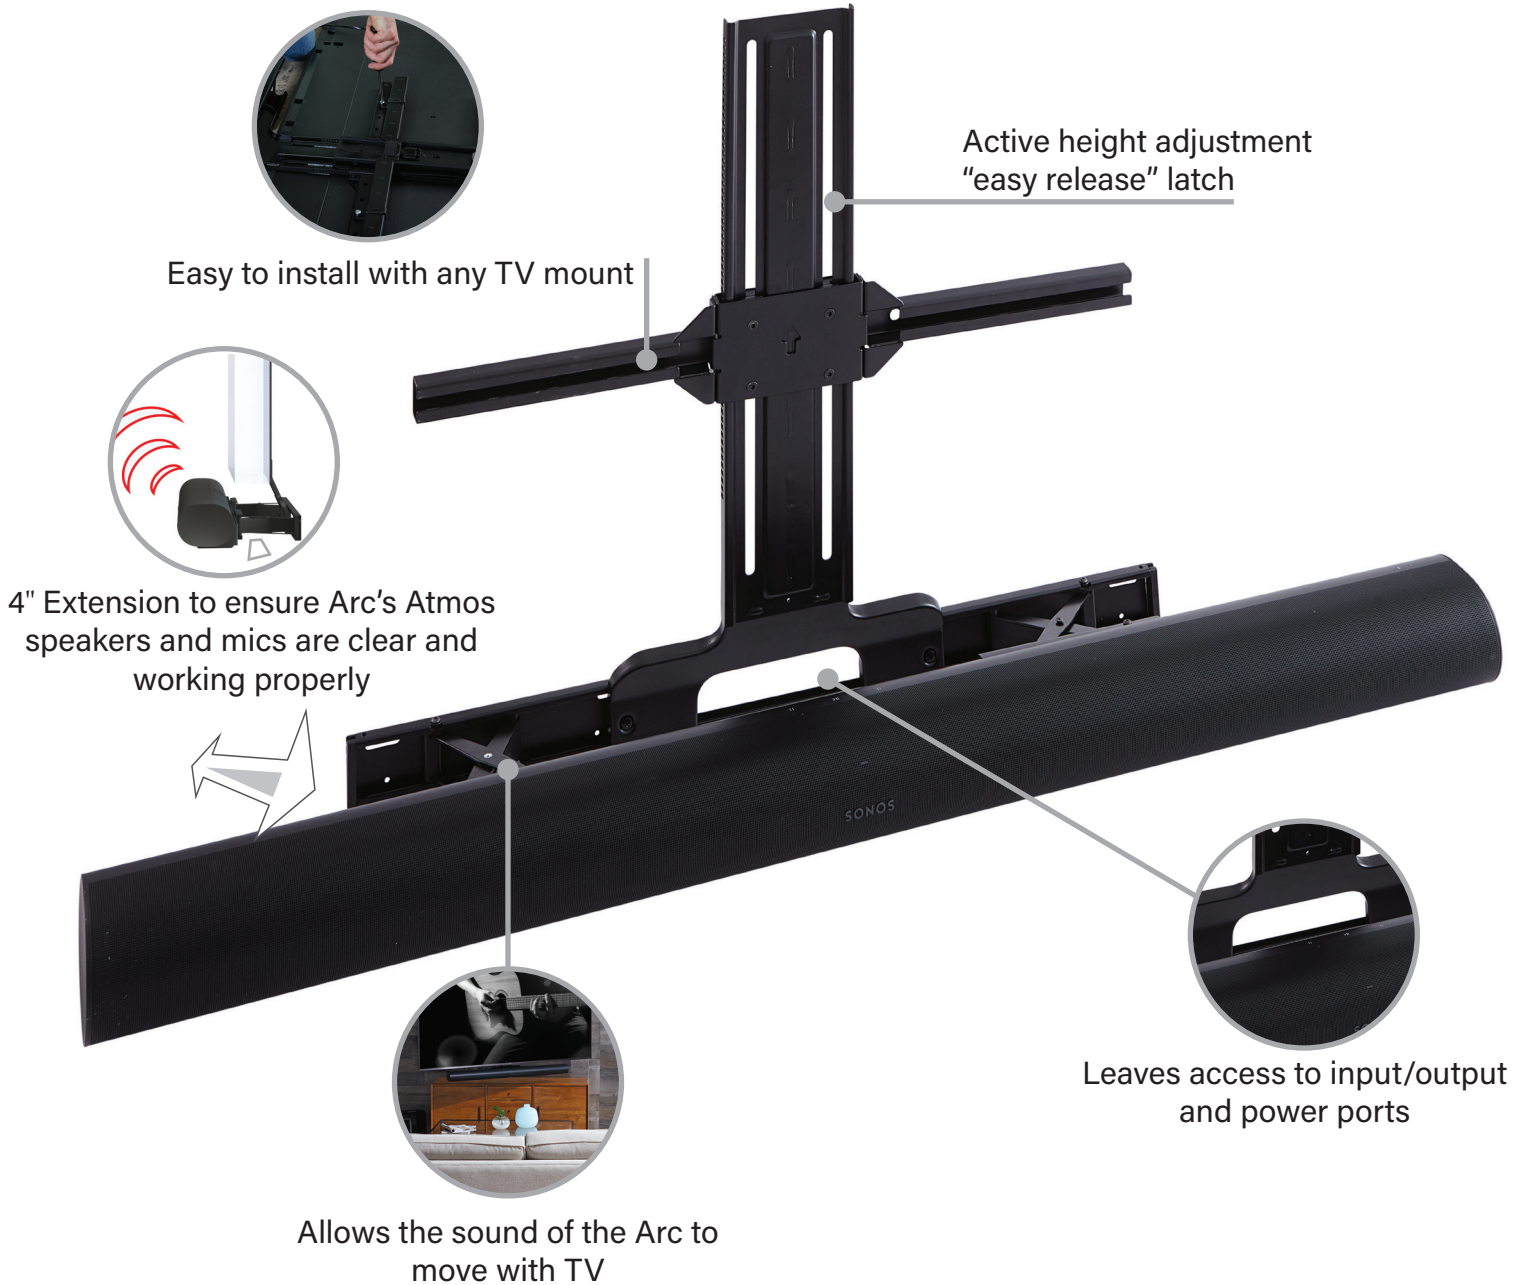

SANUS®

SANUS.com | 1.800.359.5520

A brand of **legrand®**

EXTENDABLE SOUNDBAR TV MOUNT DESIGNED FOR SONOS ARC™ AND SONOS ARC ULTRA™

The Soundbar TV Mount Designed for the Sonos Arc™ and Arc Ultra™ fits beneath Sanus TV mounts and most mounted TVs from 50" - 90". Attaching directly to the TV mount allows the sound of the Arc to move with the TV in any desired position. The Soundbar TV Mount features 4" of Arc depth-adjustment to ensure Dolby Atmos Speakers and Mics are clear and working properly. The Soundbar TV Mount active height adjustment features an "easy release" latch and also leaves access to the I/O and power ports.

Model **WSSATM1-B2**

DESIGNED FOR **SONOS ARC™** AND **ARC ULTRA™**

MASTER PACK QTY

2

UPC

793795534859

PRODUCT DIMENSIONS (W X D X H)

28.4" x 1.6" x 24" / 72.1cm x 4.1cm x 61.02cm

PACKAGE DIMENSIONS (W X D X H)

29.409" x 13.045" x 2.717" / 74.70cm x 33.13cm x 6.90cm

MASTER PACK DIMENSIONS (W X D X H)

30.118" x 13.583" x 5.906" / 76.50cm x 34.50cm x 15.00cm

WEIGHT CAPACITY

14 lbs / 6.35kg