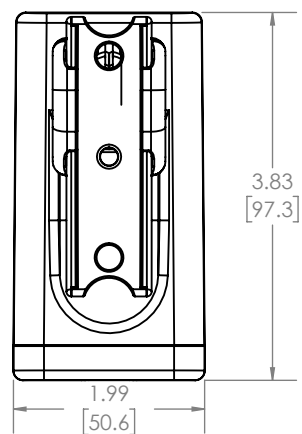

3-D

WALL PLATE

TOP VIEW - EXTENDED

ATTACHED PRODUCT TO DETERMINE ACTUAL SWIVEL

SIDE VIEW - EXTENDED

FULLY ASSEMBLED MOUNT

TOP VIEW - RETRACTED

SIDE VIEW - RETRACTED