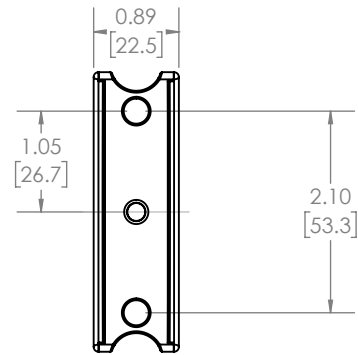

TV INTERFACE

Universal Speaker Wall Mount 6805-002335-XXX

THE INFORMATION AND DESIGNS CONTAINED IN THIS DRAWING ARE CONFIDENTIAL AND THE PROPRIETARY PROPERTY OF MILESTONE AV TECHNOLOGIES NEITHER THIS DESIGN NOR ANY INFORMATION CONTAINED IN THIS DRAWING MAY BE REPRODUCED OR DISCLOSED TO OTHERS WITHOUT THE EXPRESS WRITTEN CONSENT OF MILESTONE AV TECHNOLOGIES. 本图纸所包含的信息和设计均系 Milestone 机密和知识产权，本图纸包含的设计和信
息在未经 Milestone 允许情况下均不得复制或泄露

3-D

WALL PLATE

TOP VIEW - EXTENDED

ATTACHED PRODUCT TO DETERMINE ACTUAL SWIVEL

SIDE VIEW - EXTENDED

FULLY ASSEMBLED MOUNT

TOP VIEW - RETRACTED

SIDE VIEW - RETRACTED