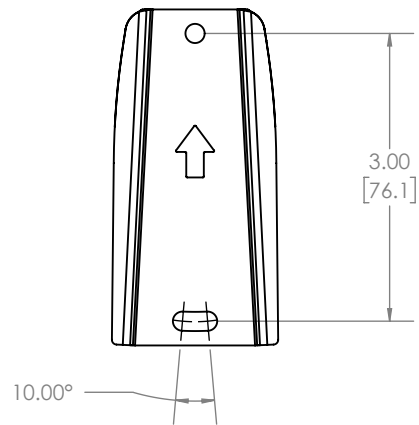

TV INTERFACE

Universal Speaker Wall Mount 6805-002335-XXX

THE INFORMATION AND DESIGNS CONTAINED IN THIS DRAWING ARE CONFIDENTIAL AND THE PROPRIETARY PROPERTY OF MILESTONE AV TECHNOLOGIES NEITHER THIS DESIGN NOR ANY INFORMATION CONTAINED IN THIS DRAWING MAY BE REPRODUCED OR DISCLOSED TO OTHERS WITHOUT THE EXPRESS WRITTEN CONSENT OF MILESTONE AV TECHNOLOGIES. 本图纸所包含的信息和设计均系 Milestone 机密和知识产权，本图纸包含的设计和信
息在未经 Milestone 允许情况下均不得复制或泄露

3-D

WALL PLATE

TOP VIEW - EXTENDED

ATTACHED PRODUCT TO DETERMINE ACTUAL SWIVEL

SIDE VIEW - EXTENDED

FULLY ASSEMBLED MOUNT

TOP VIEW - RETRACTED

SIDE VIEW - RETRACTED