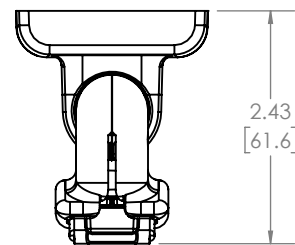

3-D

WALL PLATE

TOP VIEW - EXTENDED

ATTACHED PRODUCT TO DETERMINE ACTUAL SWIVEL

SIDE VIEW - EXTENDED

FULLY ASSEMBLED MOUNT

TOP VIEW - RETRACTED

SIDE VIEW - RETRACTED