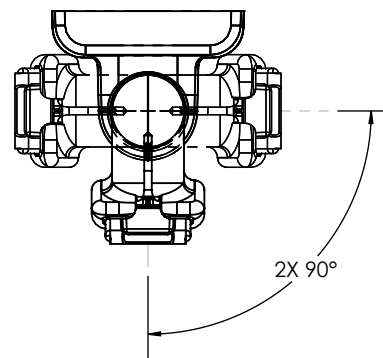

TV INTERFACE

Universal Speaker Wall Mount 6805-002335-XXX

THE INFORMATION AND DESIGNS CONTAINED IN THIS DRAWING ARE CONFIDENTIAL AND THE PROPRIETARY PROPERTY OF MILESTONE AV TECHNOLOGIES NEITHER THIS DESIGN NOR ANY INFORMATION CONTAINED IN THIS DRAWING MAY BE REPRODUCED OR DISCLOSED TO OTHERS WITHOUT THE EXPRESS WRITTEN CONSENT OF MILESTONE AV TECHNOLOGIES. 本图纸所包含的信息和设计均系 Milestone 机密和知识产权，本图纸包含的设计和信
息在未经 Milestone 允许情况下均不得复制或泄露

3-D

WALL PLATE

TOP VIEW - EXTENDED

ATTACHED PRODUCT TO DETERMINE ACTUAL SWIVEL

SIDE VIEW - EXTENDED

FULLY ASSEMBLED MOUNT

TOP VIEW - RETRACTED

SIDE VIEW - RETRACTED